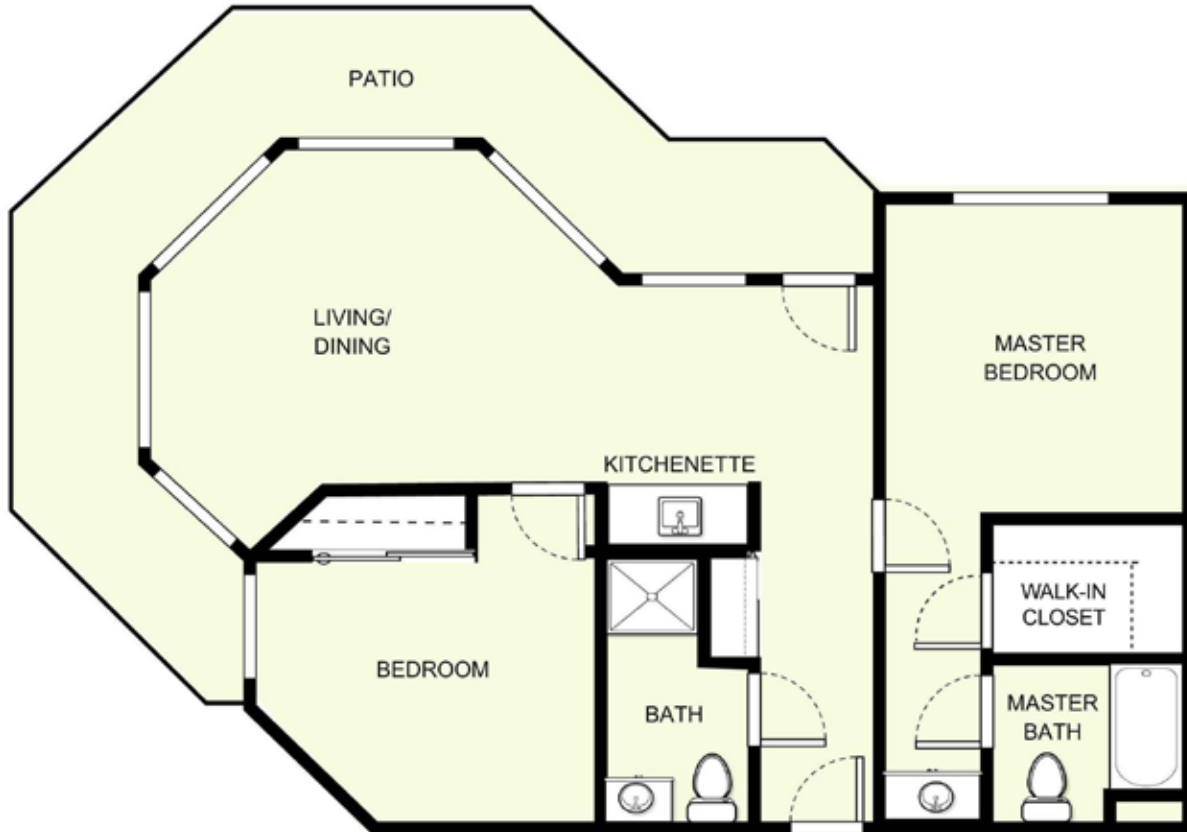

Two Bedroom C-1

916 sq. ft.*

Date _____ Name _____

Apartment No. _____ Apartment Rate _____ Expires _____

Notes _____

LOGLAKE CHATEAU

Aria Retirement Canada

*Square footage and dimensions are approximations and may vary between individual apartments. Please see community management for details.