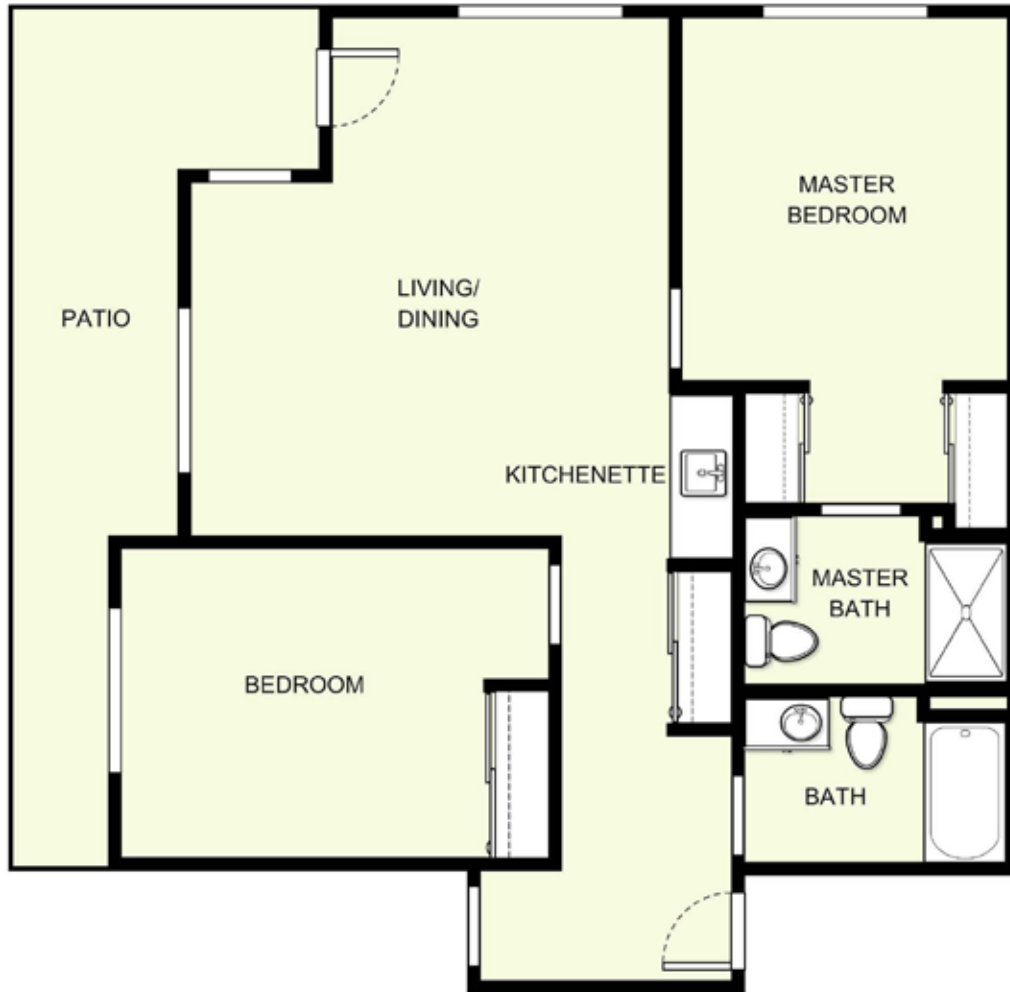

Two Bedroom C-1

1,056 sq. ft.*

Date _____ Name _____

Apartment No. _____ Apartment Rate _____ Expires _____

Notes _____

CHATEAU DE CHAMPLAIN

Atria Retirement Canada

*Square footage and dimensions are approximations and may vary between individual apartments. Please see community management for details.

Two Bedroom C-2

977 sq. ft.*

Date _____ Name _____

Apartment No. _____ Apartment Rate _____ Expires _____

Notes _____

CHATEAU DE CHAMPLAIN

Atria Retirement Canada

*Square footage and dimensions are approximations and may vary between individual apartments. Please see community management for details.

Two Bedroom C-3

877 sq. ft.*

Date _____ Name _____

Apartment No. _____ Apartment Rate _____ Expires _____

Notes _____

CHATEAU DE CHAMPLAIN

Atria Retirement Canada

*Square footage and dimensions are approximations and may vary between individual apartments. Please see community management for details.