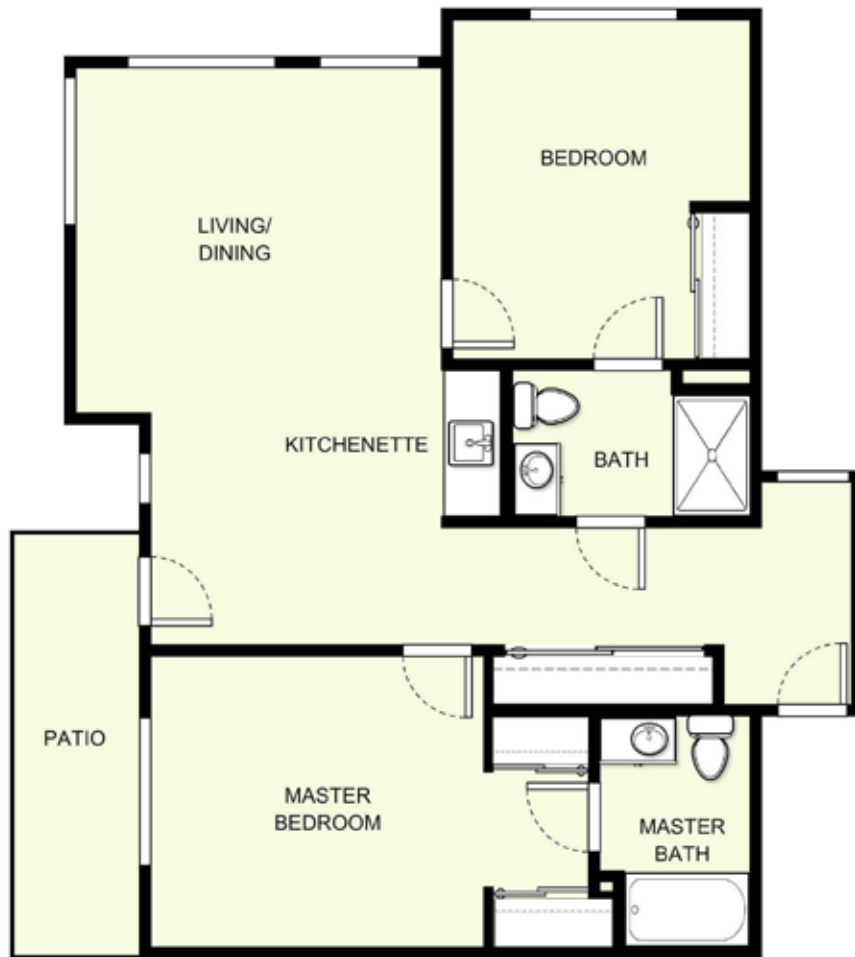

Two Bedroom C-3

877 sq. ft.*

Date _____ Name _____

Apartment No. _____ Apartment Rate _____ Expires _____

Notes _____

CHATEAU DE CHAMPLAIN

Atria Retirement Canada

*Square footage and dimensions are approximations and may vary between individual apartments. Please see community management for details.

Two Bedroom C-4

970 sq. ft.*

Date _____ Name _____

Apartment No. _____ Apartment Rate _____ Expires _____

Notes _____

CHATEAU DE CHAMPLAIN

Atria Retirement Canada

*Square footage and dimensions are approximations and may vary between individual apartments. Please see community management for details.

Two Bedroom C-5

1,015 sq. ft.*

Date _____ Name _____

Apartment No. _____ Apartment Rate _____ Expires _____

Notes _____

CHATEAU DE CHAMPLAIN

Atria Retirement Canada

*Square footage and dimensions are approximations and may vary between individual apartments. Please see community management for details.