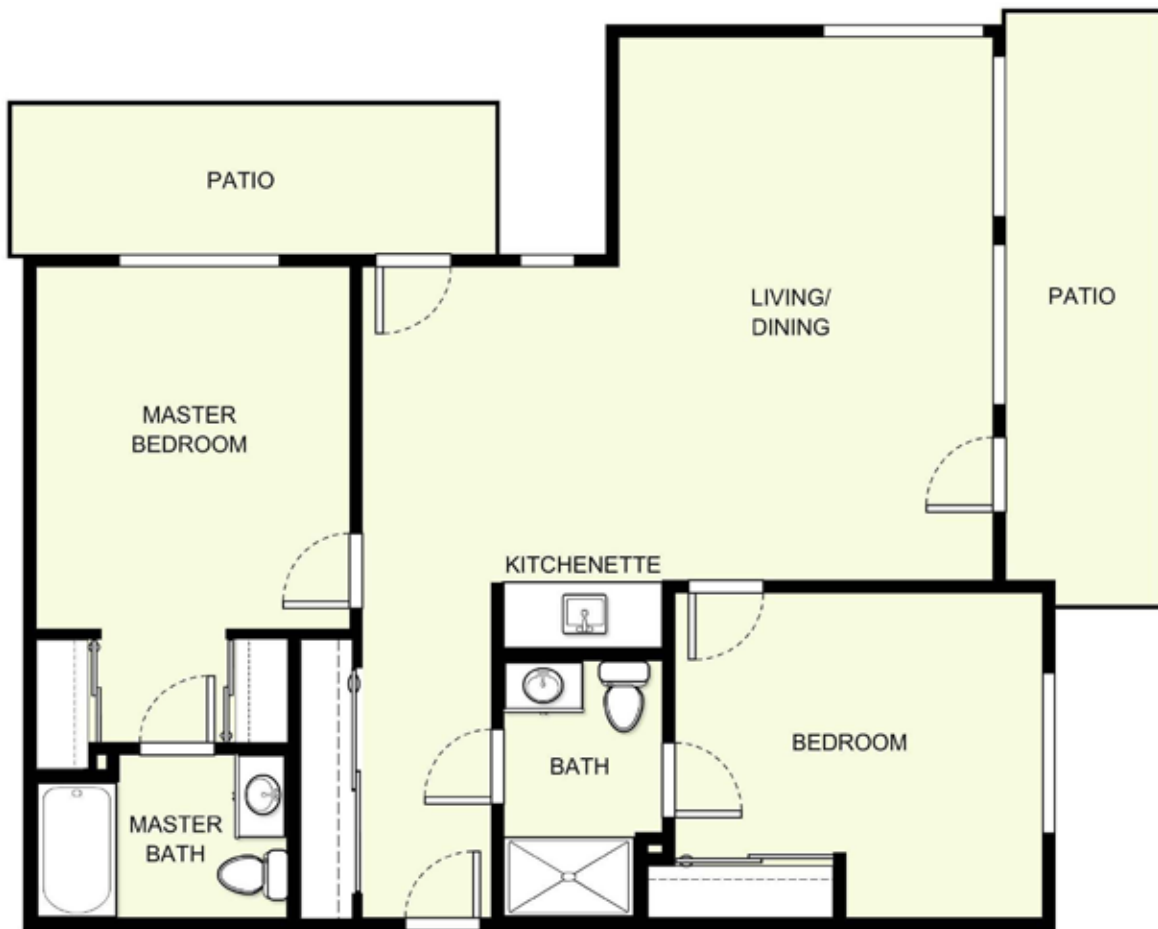

Two Bedroom C-1

1,056 sq. ft.*

Date _____ Name _____

Apartment No. _____ Apartment Rate _____ Expires _____

Notes _____

CHATEAU DE CHAMPLAIN

Atria Retirement Canada

*Square footage and dimensions are approximations and may vary between individual apartments. Please see community management for details.

Two Bedroom C-2

977 sq. ft.*

Date _____ Name _____

Apartment No. _____ Apartment Rate _____ Expires _____

Notes _____

CHATEAU DE CHAMPLAIN

Atria Retirement Canada

*Square footage and dimensions are approximations and may vary between individual apartments. Please see community management for details.

Two Bedroom C-3

877 sq. ft.*

Date _____ Name _____

Apartment No. _____ Apartment Rate _____ Expires _____

Notes _____

CHATEAU DE CHAMPLAIN

Atria Retirement Canada

*Square footage and dimensions are approximations and may vary between individual apartments. Please see community management for details.