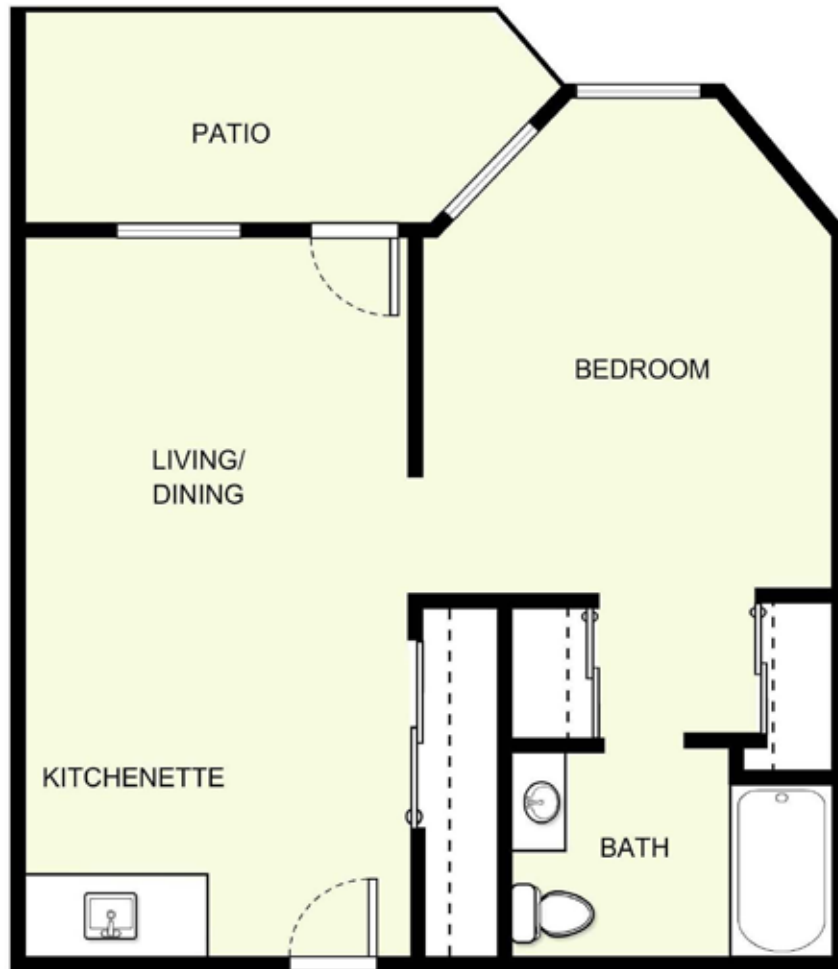

One Bedroom B-3

560 sq. ft.*

Date _____ Name _____

Apartment No. _____ Apartment Rate _____ Expires _____

Notes _____

CANYON MEADOWS

Atria Retirement Canada

*Square footage and dimensions are approximations and may vary between individual apartments. Please see community management for details.

One Bedroom B-4

496 sq. ft.*

Date _____ Name _____

Apartment No. _____ Apartment Rate _____ Expires _____

Notes _____

CANYON MEADOWS

Atria Retirement Canada

*Square footage and dimensions are approximations and may vary between individual apartments. Please see community management for details.

One Bedroom B-5

522 sq. ft.*

Date _____ Name _____

Apartment No. _____ Apartment Rate _____ Expires _____

Notes _____

CANYON MEADOWS

Atria Retirement Canada

*Square footage and dimensions are approximations and may vary between individual apartments. Please see community management for details.