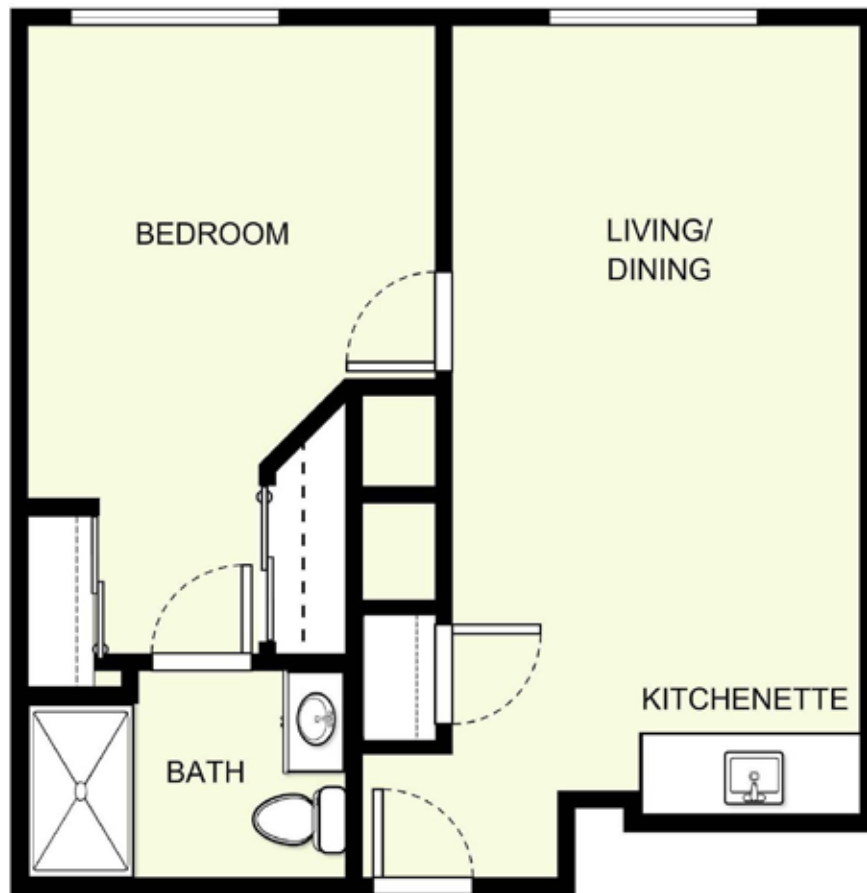

One Bedroom B-4

496 sq. ft.*

Date _____ Name _____

Apartment No. _____ Apartment Rate _____ Expires _____

Notes _____

CANYON MEADOWS

Atria Retirement Canada

*Square footage and dimensions are approximations and may vary between individual apartments. Please see community management for details.

One Bedroom B-5

522 sq. ft.*

Date _____ Name _____

Apartment No. _____ Apartment Rate _____ Expires _____

Notes _____

CANYON MEADOWS

Atria Retirement Canada

*Square footage and dimensions are approximations and may vary between individual apartments. Please see community management for details.

One Bedroom B-6

555 sq. ft.*

Date _____ Name _____

Apartment No. _____ Apartment Rate _____ Expires _____

Notes _____

CANYON MEADOWS

Atria Retirement Canada

*Square footage and dimensions are approximations and may vary between individual apartments. Please see community management for details.