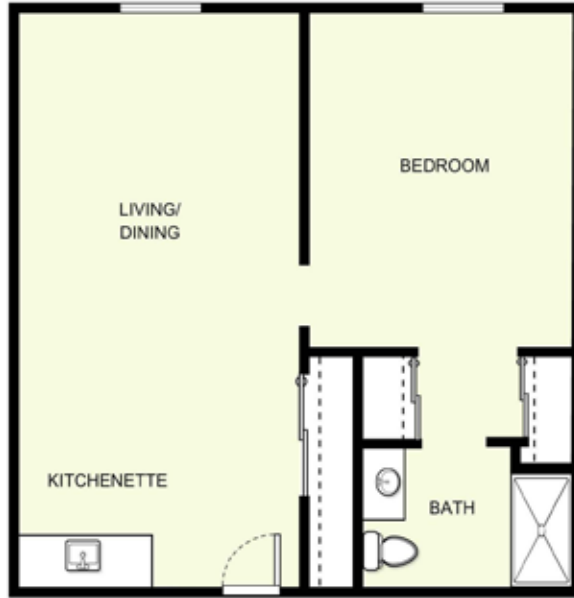

One Bedroom B-5

522 sq. ft.*

Date _____ Name _____

Apartment No. _____ Apartment Rate _____ Expires _____

Notes _____

CANYON MEADOWS

Atria Retirement Canada

*Square footage and dimensions are approximations and may vary between individual apartments. Please see community management for details.

One Bedroom B-6

555 sq. ft.*

Date _____ Name _____

Apartment No. _____ Apartment Rate _____ Expires _____

Notes _____

CANYON MEADOWS

Atria Retirement Canada

*Square footage and dimensions are approximations and may vary between individual apartments. Please see community management for details.

One Bedroom B-7

600 sq. ft.*

Date _____ Name _____

Apartment No. _____ Apartment Rate _____ Expires _____

Notes _____

CANYON MEADOWS

Atria Retirement Canada

*Square footage and dimensions are approximations and may vary between individual apartments. Please see community management for details.