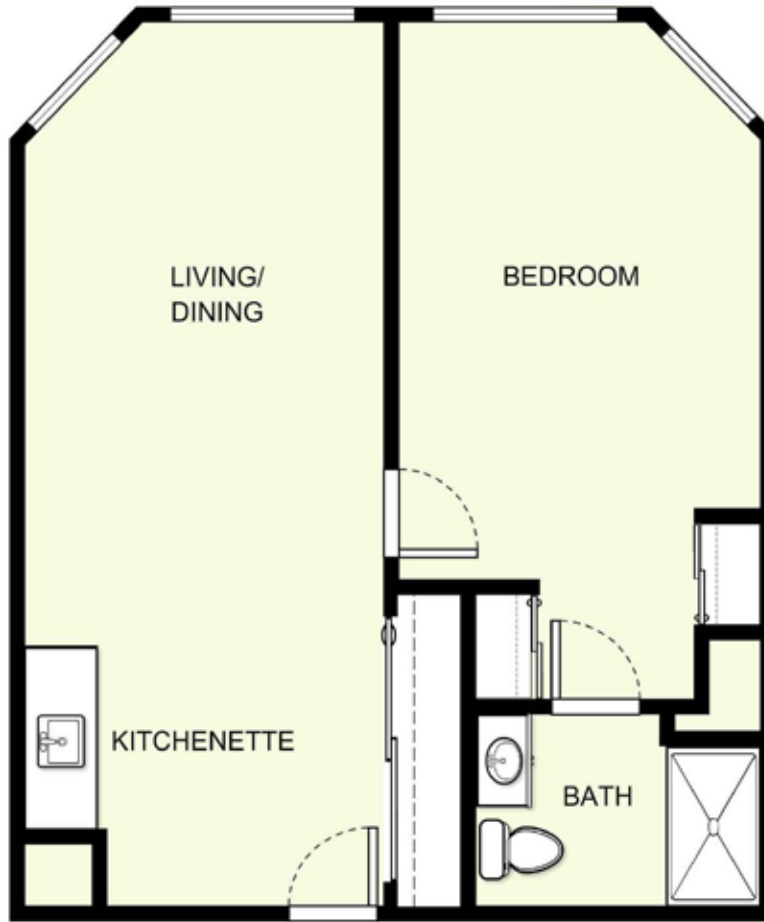

One Bedroom B-1

545 sq. ft.*

Date _____ Name _____

Apartment No. _____ Apartment Rate _____ Expires _____

Notes _____

CANYON MEADOWS

Atria Retirement Canada

*Square footage and dimensions are approximations and may vary between individual apartments. Please see community management for details.

One Bedroom B-2

682 sq. ft.*

Date _____ Name _____

Apartment No. _____ Apartment Rate _____ Expires _____

Notes _____

CANYON MEADOWS

Atria Retirement Canada

*Square footage and dimensions are approximations and may vary between individual apartments. Please see community management for details.

One Bedroom B-3

560 sq. ft.*

Date _____ Name _____

Apartment No. _____ Apartment Rate _____ Expires _____

Notes _____

CANYON MEADOWS

Atria Retirement Canada

*Square footage and dimensions are approximations and may vary between individual apartments. Please see community management for details.