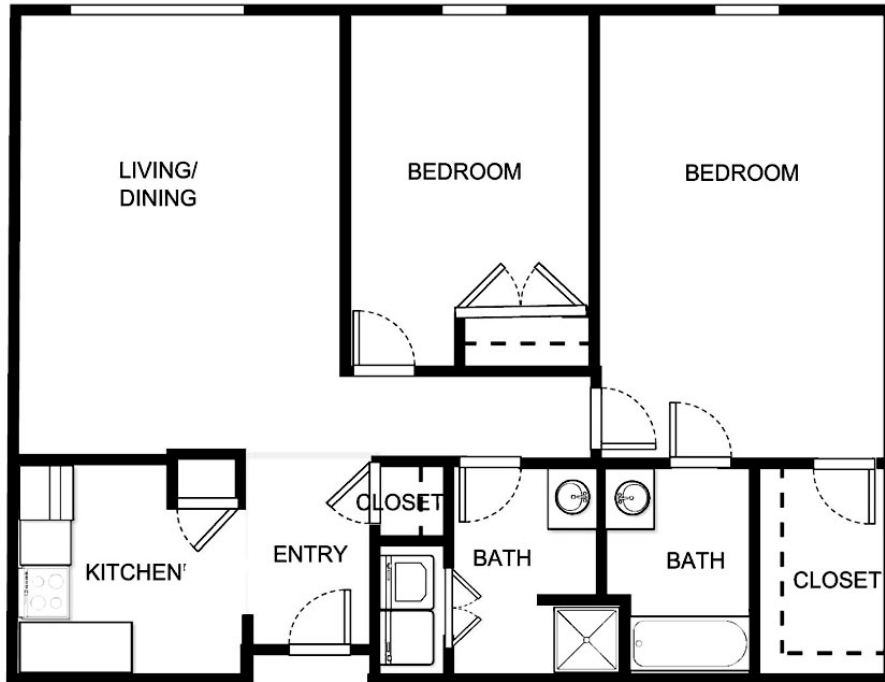

Two Bedroom

C04- The Elon
2 BED 2 BATH
952 SQ FT

Apartment Number _____ Square Footage _____

Apartment Rate _____ Rate Expires _____

Date Quoted _____ Quoted by _____

Notes _____

holiday | GARDENS AT WAKEFIELD
by ATRIA
SENIOR LIVING

919.562.5580 | HolidayWakefield.com

Two Bedroom

C01- The Brunswick
2 BED
878-929 SQ FT

Apartment Number _____ Square Footage _____

Apartment Rate _____ Rate Expires _____

Date Quoted _____ Quoted by _____

Notes _____

GARDENS AT WAKEFIELD

919.562.5580 | HolidayWakefield.com

Two Bedroom

C02-2 BED 2 BATH
1,009 SQ FT

Apartment Number _____ Square Footage _____

Apartment Rate _____ Rate Expires _____

Date Quoted _____ Quoted by _____