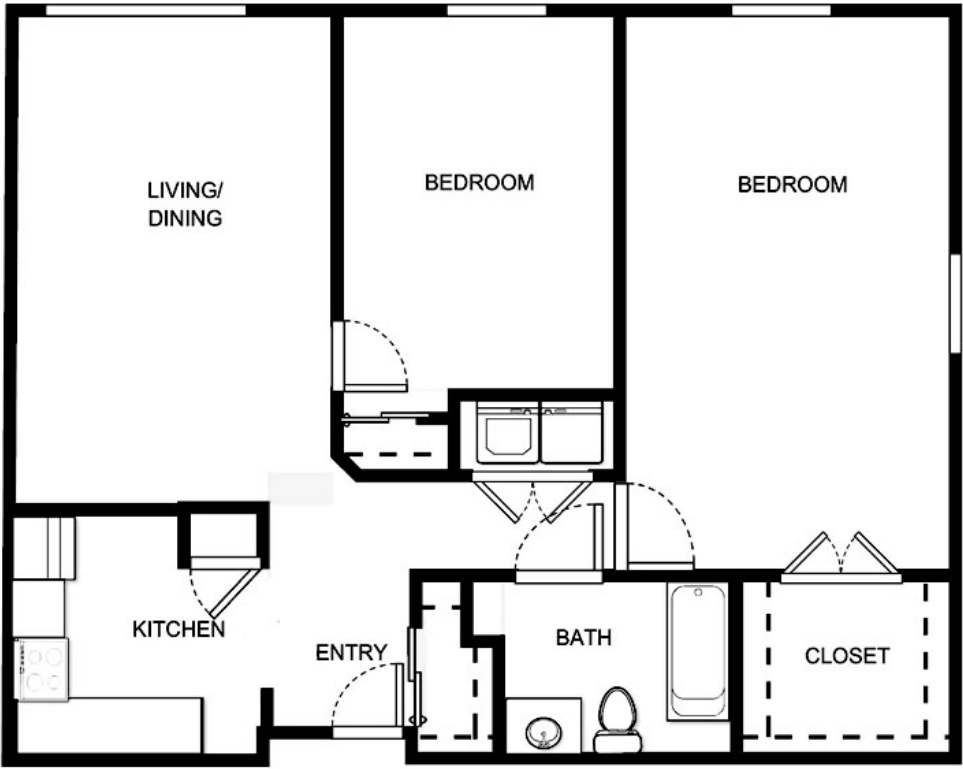

GARDENS AT WAKEFIELD

919.562.5580 | HolidayWakefield.com

Two Bedroom

C02-2 BED 2 BATH
1,009 SQ FT

Apartment Number _____ Square Footage _____

Apartment Rate _____ Rate Expires _____

Date Quoted _____ Quoted by _____

Notes _____

GARDENS AT WAKEFIELD

919.562.5580 | HolidayWakefield.com

Two Bedroom

C03-2BED 2 BATH
1158 2Q FT

Apartment Number _____ Square Footage _____

Apartment Rate _____ Rate Expires _____

Date Quoted _____ Quoted by _____

Notes _____

GARDENS AT WAKEFIELD

919.562.5580 | HolidayWakefield.com

Two Bedroom

C04- The Elon
2 BED 2 BATH
952 SQ FT

Apartment Number _____ Square Footage _____

Apartment Rate _____ Rate Expires _____

Date Quoted _____ Quoted by _____