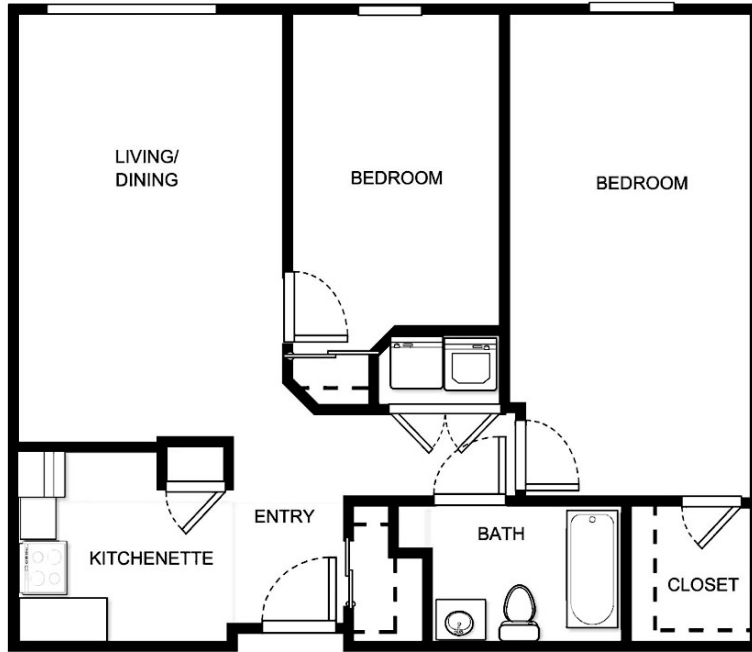

Two Bedroom

C01- The Brunswick
2 BED
878-929 SQ FT

Apartment Number _____ Square Footage _____

Apartment Rate _____ Rate Expires _____

Date Quoted _____ Quoted by _____

Notes _____

GARDENS AT WAKEFIELD

919.562.5580 | HolidayWakefield.com

Two Bedroom

C02-2 BED 2 BATH
1,009 SQ FT

Apartment Number _____ Square Footage _____

Apartment Rate _____ Rate Expires _____

Date Quoted _____ Quoted by _____

Notes _____

GARDENS AT WAKEFIELD

919.562.5580 | HolidayWakefield.com

Two Bedroom

C03-2BED 2 BATH
1158 2Q FT

Apartment Number _____ Square Footage _____

Apartment Rate _____ Rate Expires _____

Date Quoted _____ Quoted by _____

Notes _____

GARDENS AT WAKEFIELD

919.562.5580 | HolidayWakefield.com

Two Bedroom

C04- The Elon
2 BED 2 BATH
952 SQ FT

Apartment Number _____ Square Footage _____

Apartment Rate _____ Rate Expires _____

Date Quoted _____ Quoted by _____

Notes _____

holiday | GARDENS AT WAKEFIELD
by ATRIA
SENIOR LIVING