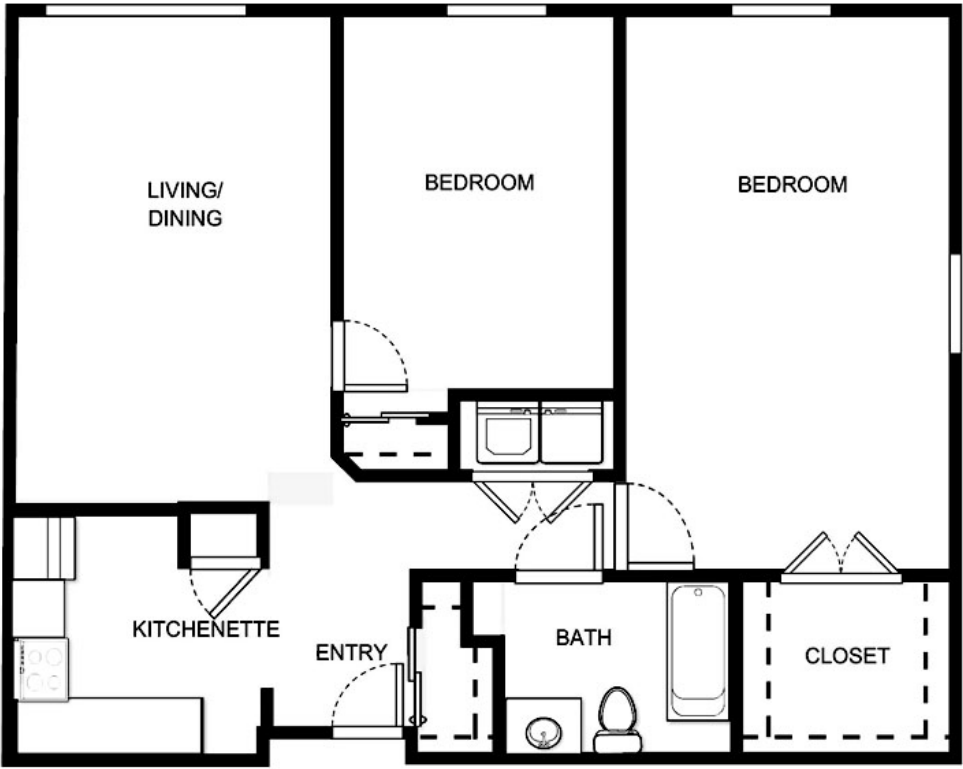

Two Bedroom

C02-2 BED 2 BATH
1,009 SQ FT

Apartment Number _____ Square Footage _____

Apartment Rate _____ Rate Expires _____

Date Quoted _____ Quoted by _____

Notes _____

GARDENS AT WAKEFIELD

919.562.5580 | HolidayWakefield.com

Two Bedroom

C03-2BED 2 BATH
1158 2Q FT

Apartment Number _____ Square Footage _____

Apartment Rate _____ Rate Expires _____

Date Quoted _____ Quoted by _____

Notes _____

GARDENS AT WAKEFIELD

919.562.5580 | HolidayWakefield.com

Two Bedroom

C04- The Elon
2 BED 2 BATH
952 SQ FT

Apartment Number _____ Square Footage _____

Apartment Rate _____ Rate Expires _____

Date Quoted _____ Quoted by _____

Notes _____

holiday | GARDENS AT WAKEFIELD
by ATRIA
SENIOR LIVING

919.562.5580 | HolidayWakefield.com

Two Bedroom

C01- The Brunswick
2 BED
878-929 SQ FT

Apartment Number _____ Square Footage _____

Apartment Rate _____ Rate Expires _____

Date Quoted _____ Quoted by _____

Notes _____