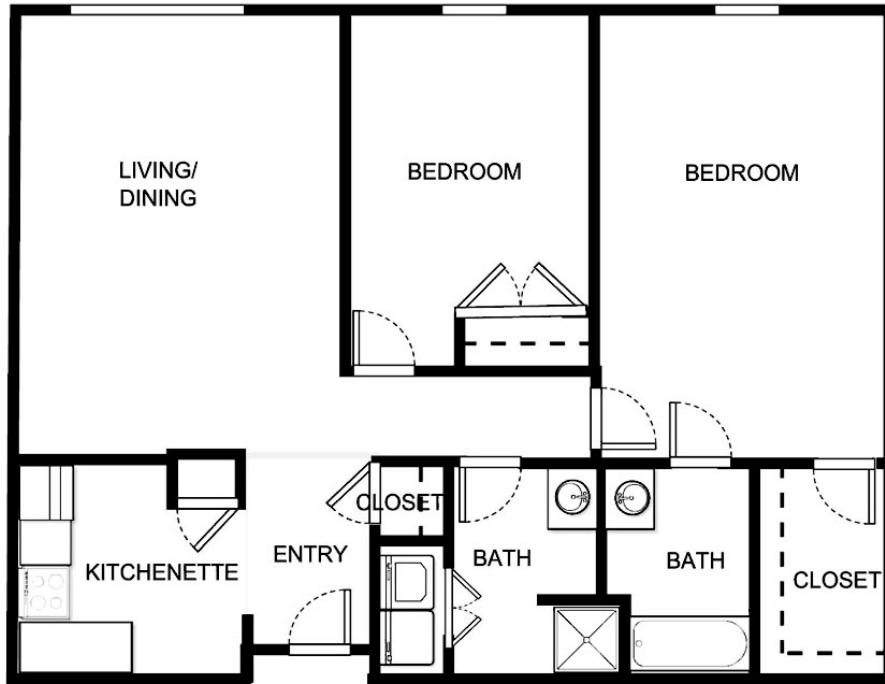

Two Bedroom

C01- The Brunswick
2 BED
878-929 SQ FT

Apartment Number _____ Square Footage _____

Apartment Rate _____ Rate Expires _____

Date Quoted _____ Quoted by _____

Notes _____

GARDENS AT WAKEFIELD

919.562.5580 | HolidayWakefield.com

Two Bedroom

C02-2 BED 2 BATH
1,009 SQ FT

Apartment Number _____ Square Footage _____

Apartment Rate _____ Rate Expires _____

Date Quoted _____ Quoted by _____

Notes _____

GARDENS AT WAKEFIELD

919.562.5580 | HolidayWakefield.com

Two Bedroom

C03-2BED 2 BATH
1158 2Q FT

Apartment Number _____ Square Footage _____

Apartment Rate _____ Rate Expires _____

Date Quoted _____ Quoted by _____

Notes _____

GARDENS AT WAKEFIELD

919.562.5580 | HolidayWakefield.com

Two Bedroom

C04- The Elon
2 BED 2 BATH
952 SQ FT

Apartment Number _____ Square Footage _____

Apartment Rate _____ Rate Expires _____

Date Quoted _____ Quoted by _____

Notes _____

holiday | GARDENS AT WAKEFIELD
by ATRIA
SENIOR LIVING