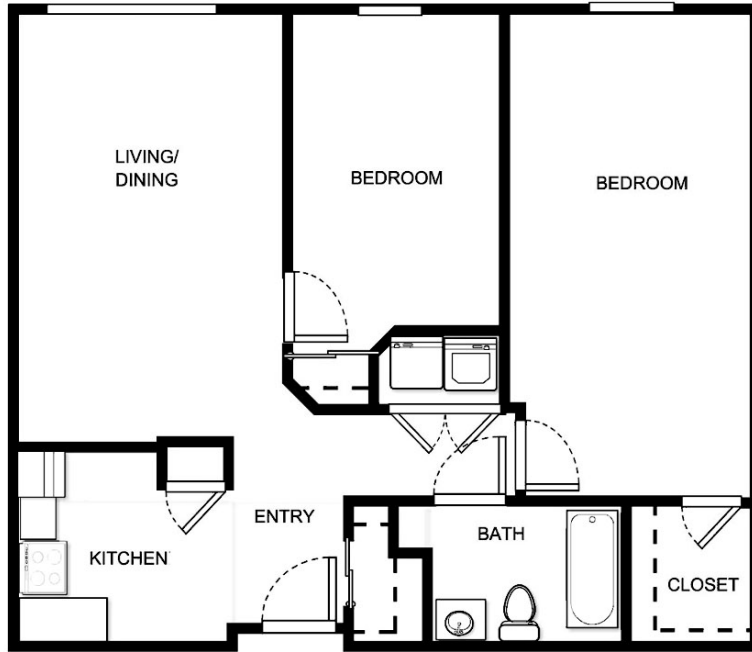

Two Bedroom

C03-2BED 2 BATH
1158 2Q FT

Apartment Number _____ Square Footage _____

Apartment Rate _____ Rate Expires _____

Date Quoted _____ Quoted by _____

Notes _____

GARDENS AT WAKEFIELD

919.562.5580 | HolidayWakefield.com

Two Bedroom

C04- The Elon
2 BED 2 BATH
952 SQ FT

Apartment Number _____ Square Footage _____

Apartment Rate _____ Rate Expires _____

Date Quoted _____ Quoted by _____

Notes _____

holiday | GARDENS AT WAKEFIELD
by ATRIA
SENIOR LIVING

919.562.5580 | HolidayWakefield.com

Two Bedroom

C01- The Brunswick
2 BED
878-929 SQ FT

Apartment Number _____ Square Footage _____

Apartment Rate _____ Rate Expires _____

Date Quoted _____ Quoted by _____

Notes _____

GARDENS AT WAKEFIELD

919.562.5580 | HolidayWakefield.com

Two Bedroom

C02-2 BED 2 BATH
1,009 SQ FT

Apartment Number _____ Square Footage _____

Apartment Rate _____ Rate Expires _____

Date Quoted _____ Quoted by _____