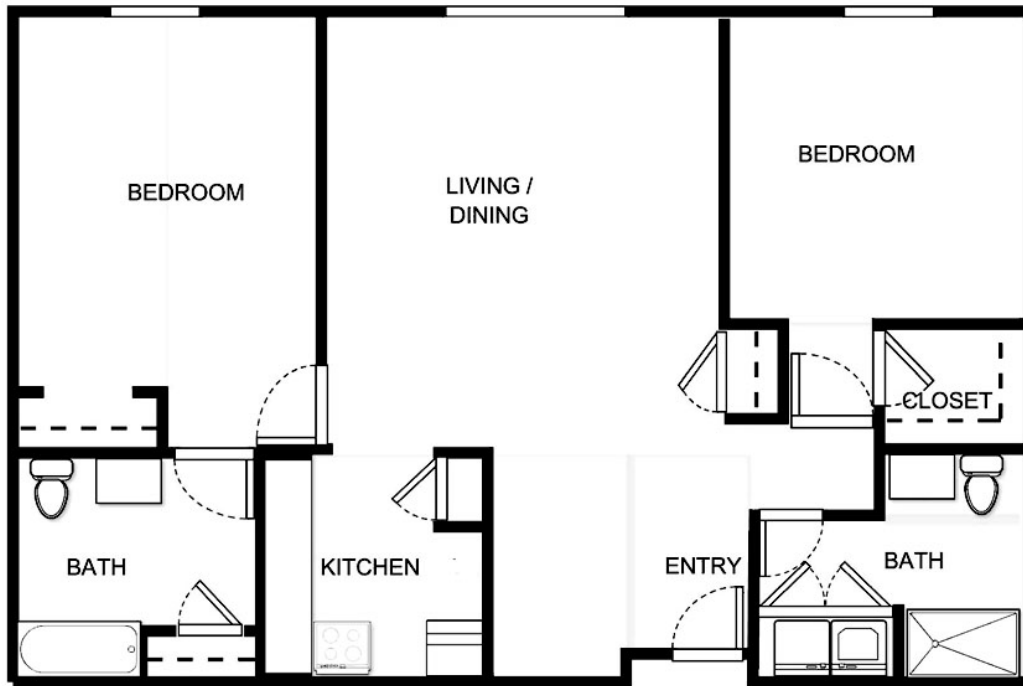

GARDENS AT WAKEFIELD

919.562.5580 | HolidayWakefield.com

Two Bedroom

C02-2 BED 2 BATH
1,009 SQ FT

Apartment Number _____ Square Footage _____

Apartment Rate _____ Rate Expires _____

Date Quoted _____ Quoted by _____

Notes _____

GARDENS AT WAKEFIELD

919.562.5580 | HolidayWakefield.com

Two Bedroom

C03-2BED 2 BATH
1158 2Q FT

Apartment Number _____ Square Footage _____

Apartment Rate _____ Rate Expires _____

Date Quoted _____ Quoted by _____

Notes _____

GARDENS AT WAKEFIELD

919.562.5580 | HolidayWakefield.com

Two Bedroom

C04- The Elon
2 BED 2 BATH
952 SQ FT

Apartment Number _____ Square Footage _____

Apartment Rate _____ Rate Expires _____

Date Quoted _____ Quoted by _____