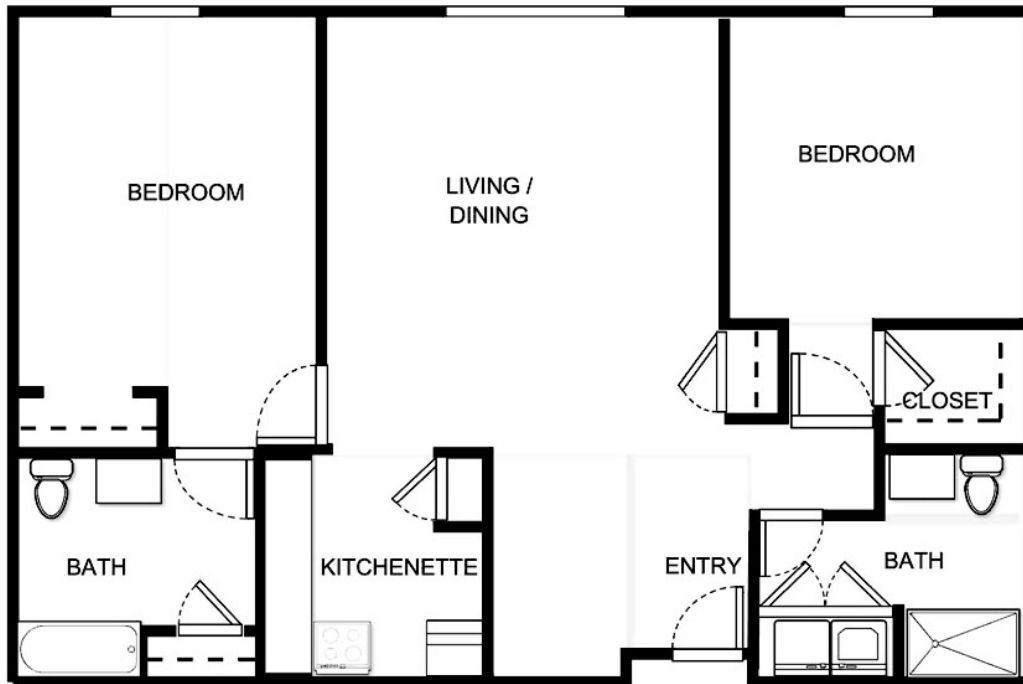

Two Bedroom

C01- The Brunswick
2 BED
878-929 SQ FT

Apartment Number _____ Square Footage _____

Apartment Rate _____ Rate Expires _____

Date Quoted _____ Quoted by _____

Notes _____

GARDENS AT WAKEFIELD

919.562.5580 | HolidayWakefield.com

Two Bedroom

C02-2 BED 2 BATH
1,009 SQ FT

Apartment Number _____ Square Footage _____

Apartment Rate _____ Rate Expires _____

Date Quoted _____ Quoted by _____

Notes _____

GARDENS AT WAKEFIELD

919.562.5580 | HolidayWakefield.com

Two Bedroom

C03-2BED 2 BATH
1158 2Q FT

Apartment Number _____ Square Footage _____

Apartment Rate _____ Rate Expires _____

Date Quoted _____ Quoted by _____

Notes _____

GARDENS AT WAKEFIELD

919.562.5580 | HolidayWakefield.com

Two Bedroom

C04- The Elon
2 BED 2 BATH
952 SQ FT

Apartment Number _____ Square Footage _____

Apartment Rate _____ Rate Expires _____

Date Quoted _____ Quoted by _____

Notes _____

holiday | GARDENS AT WAKEFIELD
by ATRIA
SENIOR LIVING