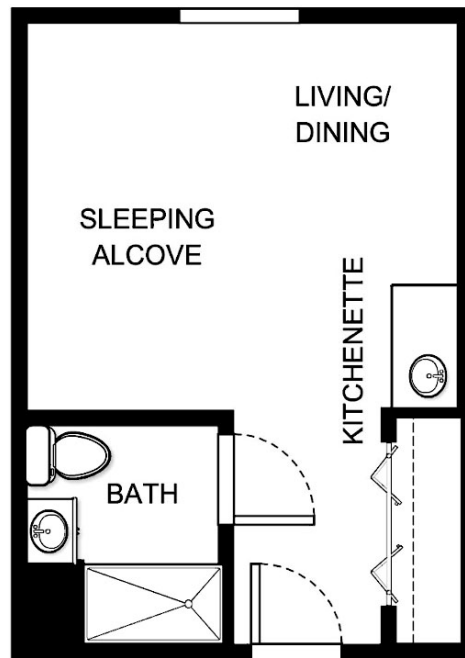

Studio

A

Apartment Number _____ Square Footage _____

Apartment Rate _____ Rate Expires _____

Date Quoted _____ Quoted by _____

Notes _____

holiday | MANOR AT WOODSIDE
by ATRIA
SENIOR LIVING

845.473.1943 | HolidayPoughkeepsie.com