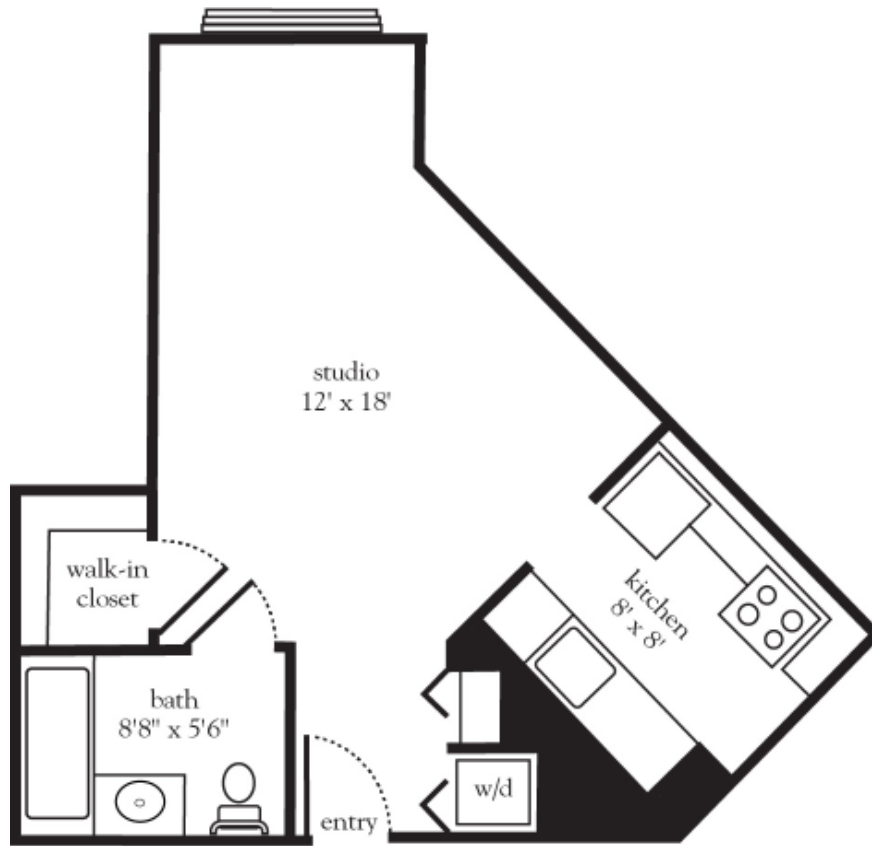

The Deerberry - Studio Deluxe

Apartment No. _____ Square Footage _____ Apartment Rate _____

Notes _____

Date Quoted _____ Quoted by _____ Rate Expires _____

Atria WOODLANDS

914.693.7700 | AtriaWoodlands.com