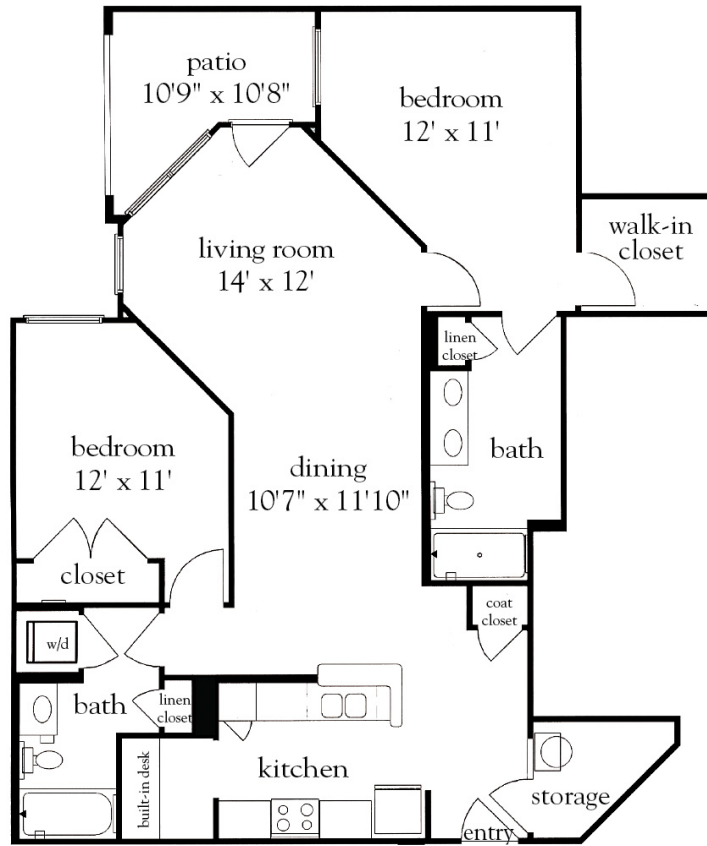

Pine And Ash - Two Bedroom

Apartment No. _____ Square Footage _____ Apartment Rate _____

Notes _____

_____
_____
_____
_____

Date Quoted _____ Quoted by _____ Rate Expires _____

Atria OAKRIDGE

919.848.2088 | AtriaOakridge.com

Measurements are an approximation and can vary by apartment.
All rates are subject to change.

Rental Rate includes

- 24-hour staff
- Two chef-prepared meals per day
- Daily educational, social, cultural and fitness opportunities
- Housekeeping and linen services
- Scheduled bus and sedan transportation
- Utilities
- Wi-Fi in all common areas
- In-apartment washer and dryer - selected apartments
- Apartment maintenance