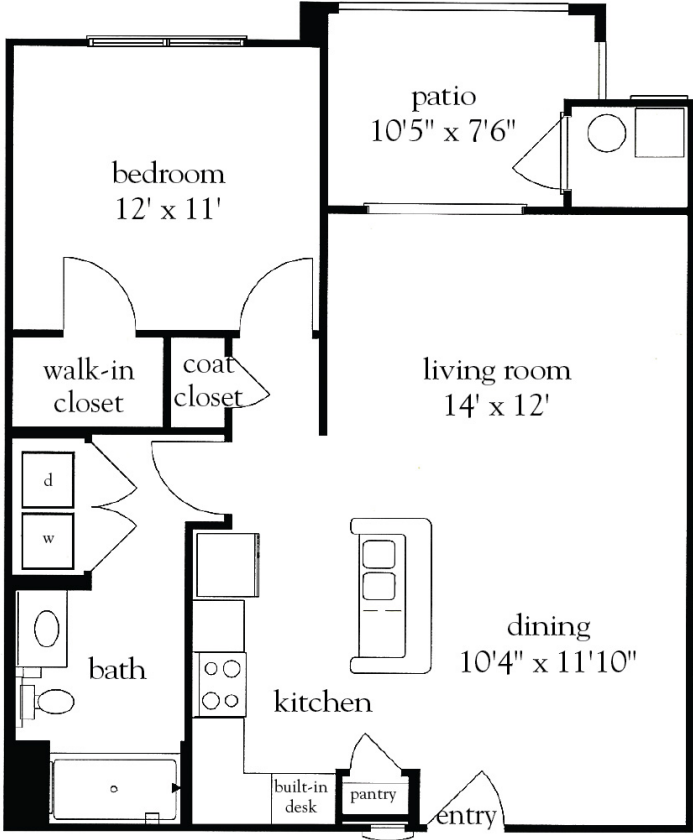

Dogwood And Willow - One Bedroom

Apartment No. _____ Square Footage _____ Apartment Rate _____

Notes _____

Date Quoted _____ Quoted by _____ Rate Expires _____

Atria OAKRIDGE
 919.848.2088 | AtriaOakridge.com