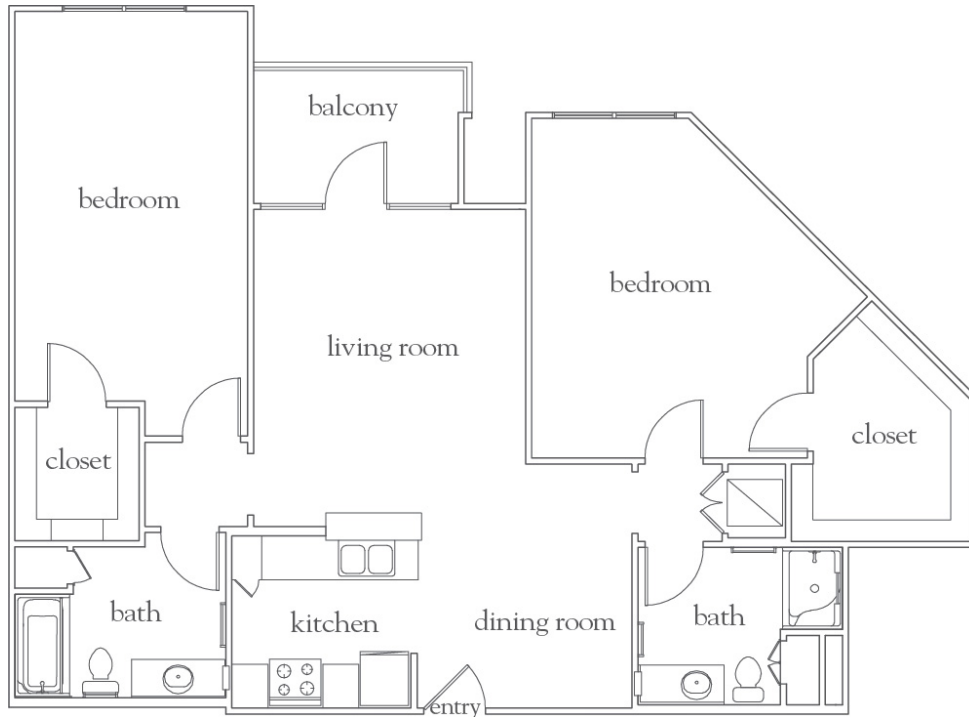

The Windsor - Two Bedroom

Apartment No. _____ Square Footage _____ Apartment Rate _____

Notes _____

_____

_____

_____

_____

Date Quoted _____ Quoted by _____ Rate Expires _____

Atria AT THE ARBORETUM

512.346.4900 | AtriaArboretum.com

Measurements are an approximation and can vary by apartment.
All rates are subject to change.

Rental Rate includes

- 24-hour staff
- Two chef-prepared meals per day
- Daily educational, social, cultural and fitness opportunities
- Housekeeping and linen services
- Scheduled bus and sedan transportation
- Utilities
- Wi-Fi in all common areas
- In-apartment washer and dryer - selected apartments
- Apartment maintenance