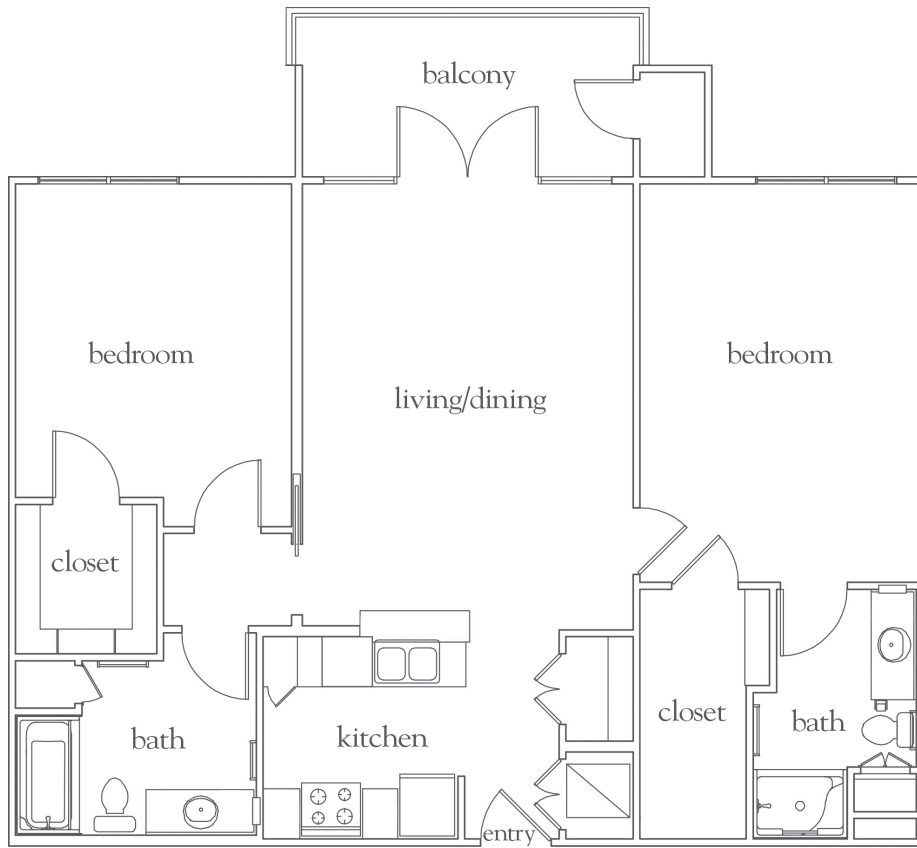

The Westlake - Two Bedroom

Apartment No. _____ Square Footage _____ Apartment Rate _____

Notes _____

Date Quoted _____ Quoted by _____ Rate Expires _____

Atria AT THE ARBORETUM

512.346.4900 | AtriaArboretum.com