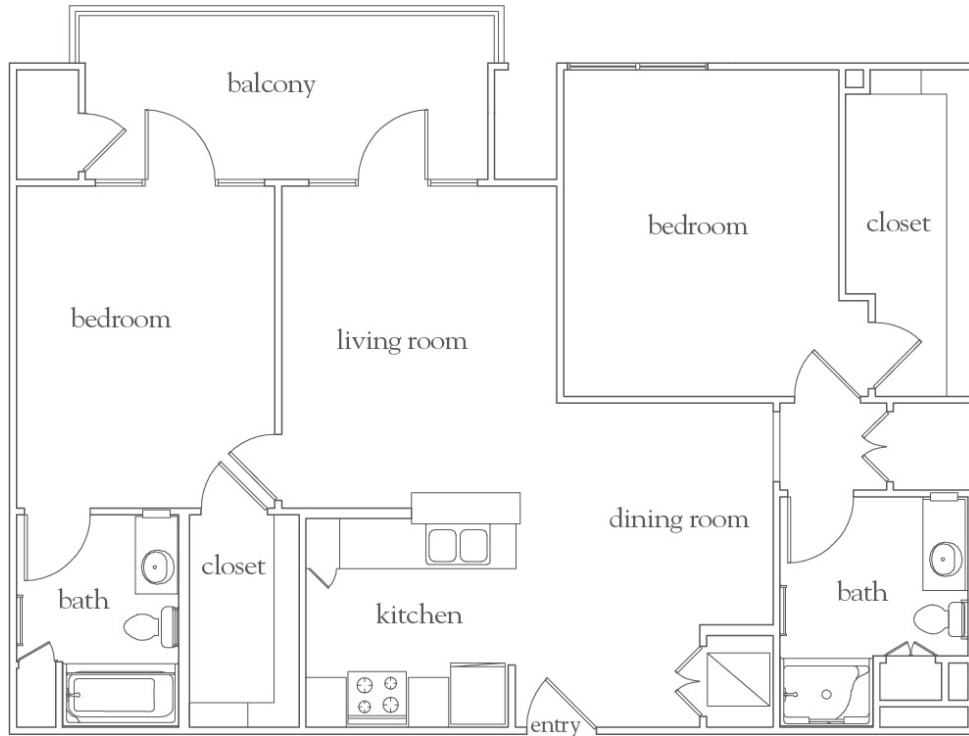

The Zilker - Two Bedroom

Apartment No. _____ Square Footage _____ Apartment Rate _____

Notes _____

Date Quoted _____ Quoted by _____ Rate Expires _____

Atria AT THE ARBORETUM

512.346.4900 | AtriaArboretum.com

Measurements are an approximation and can vary by apartment.
All rates are subject to change.

Rental Rate includes

- 24-hour staff
- Two chef-prepared meals per day
- Daily educational, social, cultural and fitness opportunities
- Housekeeping and linen services
- Scheduled bus and sedan transportation
- Utilities
- Wi-Fi in all common areas
- In-apartment washer and dryer - selected apartments
- Apartment maintenance