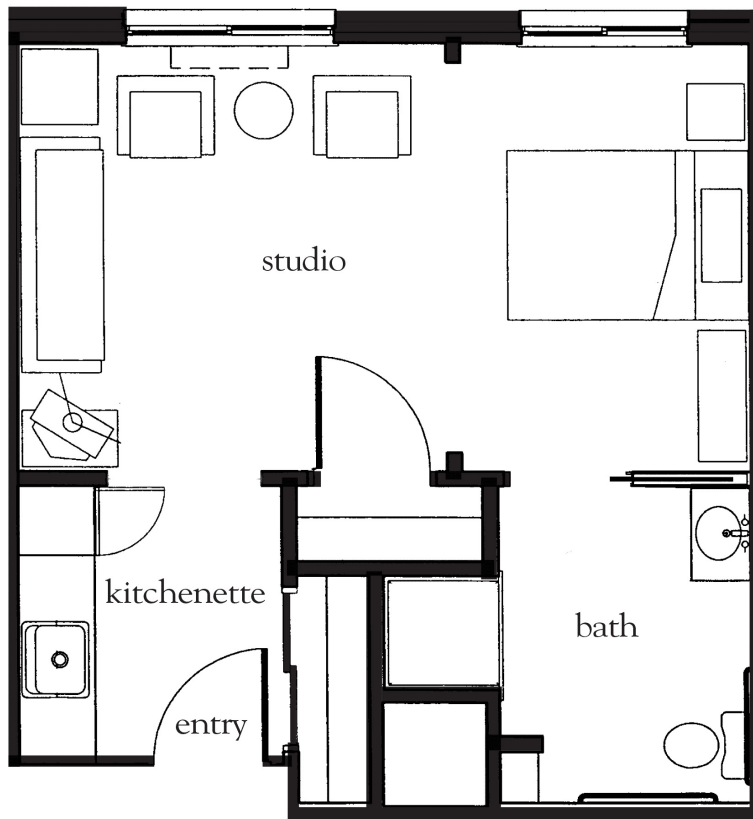

Studio Deluxe

Apartment No. _____ Square Footage _____ Apartment Rate _____

Notes _____

Date Quoted _____ Quoted by _____ Rate Expires _____

Atria GRAPEVINE

817.416.8907 | AtriaGrapevine.com

Measurements are an approximation and can vary by apartment.
All rates are subject to change.
Facility ID #030384